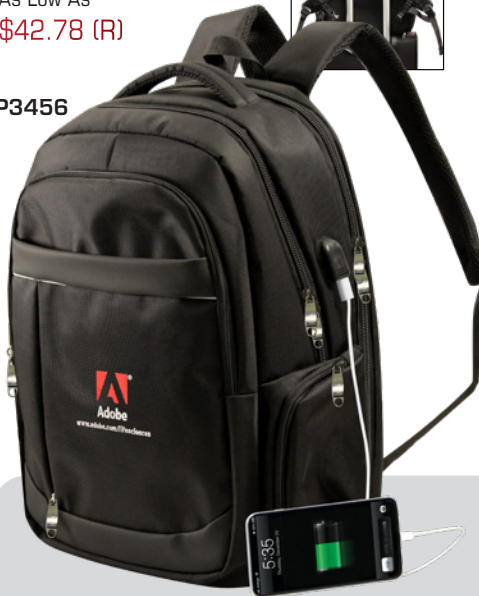

Materials: Dura Hyde

Size: 2 3/4"W x 4 1/2"H x 1/2"D

Colors: Black

As Low As **\$29.97 (R)**

**P8045**

**P3456 Vault Computer Backpack**

A very heavy-duty bag with tons of pockets and features, yet very affordable pricing.

Materials: 1680d Polyester

Size: 13"W x 18 1/2"H x 9"D

Colors: Black

As Low As

**\$42.78 (R)**

**P3456**

**P5282 Solar Backpack**

The endless power generated from green energy for phones & tablet.

Materials: 420D Jacquard & 600d polyester

Size: 13"W x 18"H x 7"D

Colors: Black

As Low As **\$84.50 (R)**

**P5282**

**P8230 Artisan Journal**

A handy journal w/zip pouch to hold accessories like phone, keys, cards, receipts...